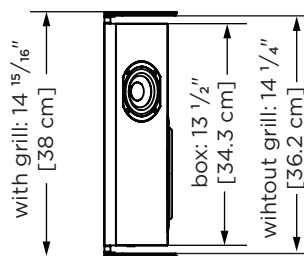

SPECIFICATIONS

	<u>MATERIALS</u>	<u>ON-WALL</u>	<u>IN-WALL/4</u>
	Tweeter size	(2) 4" (10 cm)	(2) 4" (10 cm)
	Tweeter type	Broad dispersion polycone	Broad dispersion polycone
	Woofer size	(1) 6 1/2" (17 cm)	(1) 6 1/2" (17 cm)
	Woofer type	Paper/fiber blend	Paper/fiber blend
	<u>PERFORMANCE</u>	<u>ON-WALL</u>	<u>IN-WALL/4</u>
	Recommended amplifier power	50 - 150W	50 - 160W
	Impedance	6 ohm	6 ohm
	Sensitivity (dB @ 2.83V, 1 m)	85 dB	86 dB
	Peak output (measured, 1 m)	106 dB	106 dB
	Frequency response (+/- 3 dB)	80 Hz - 20 kHz	80 Hz - 20 kHz
	<u>DIMENSIONS</u>	<u>ON-WALL</u>	<u>IN-WALL/4</u>
	Cabinet specifications (L x W x D)	14 15/16 x 14 3/16 x 4 3/8" (with grill) (38 x 36.1 x 11.2 cm)	13 1/2 x 13 1/2 x 3 15/16" (34.3 x 34.3 x 9.9 cm)
	Hole cut out (L x W)	-	13 5/8 x 13 5/8" (34.6 x 34.6 cm)
	Frameless grill dimensions (L x W)	-	14 13/16 x 14 13/16" (37.6 x 37.6 cm)
	NCB size	-	G
	Product weight (each)	15 lb (6.8 kg)	13 lb (5.9 kg)
	Shipping weight (each)	6.5 lb (7.5 kg)	16 lb (7.3 kg)
	<u>PRODUCT NUMBERS</u>	<u>ON-WALL</u>	<u>IN-WALL/4</u>
	Silver Surround	35008-1000-1	45408-1000-1
	Custom	35008-1000-1-C	45408-1000-1-C

Product page

triadspkrs.co/
silvsurr

DIMENSIONS

ON-WALL

IN-WALL/4