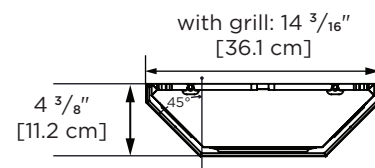

SPECIFICATIONS

	<u>MATERIALS</u>	<u>ON-WALL</u>	<u>IN-WALL/4</u>
	Tweeter size	(2) 4" (10 cm)	(2) 4" (10 cm)
	Tweeter type	Broad dispersion polycone	Broad dispersion polycone
	Woofer size	(1) 6 1/2" (17 cm)	(1) 6 1/2" (17 cm)
	Woofer type	Paper/fiber blend	Paper/fiber blend
	<u>PERFORMANCE</u>	<u>ON-WALL</u>	<u>IN-WALL/4</u>
	Recommended amplifier power	50 - 150W	50 - 160W
	Impedance	6 ohm	6 ohm
	Sensitivity (dB @ 2.83V, 1 m)	85 dB	86 dB
	Peak output (measured, 1 m)	106 dB	106 dB
	Frequency response (+/- 3 dB)	80 Hz - 20 kHz	80 Hz - 20 kHz
	<u>DIMENSIONS</u>	<u>ON-WALL</u>	<u>IN-WALL/4</u>
	Cabinet specifications (L x W x D)	14 15/16 x 14 3/16 x 4 3/8" (with grill) (38 x 36.1 x 11.2 cm)	13 1/2 x 13 1/2 x 3 15/16" (34.3 x 34.3 x 9.9 cm)
	Hole cut out (L x W)	-	13 5/8 x 13 5/8" (34.6 x 34.6 cm)
	Frameless grill dimensions (L x W)	-	14 13/16 x 14 13/16" (37.6 x 37.6 cm)
	NCB size	-	G
	Product weight (each)	15 lb (6.8 kg)	13 lb (5.9 kg)
	Shipping weight (each)	6.5 lb (7.5 kg)	16 lb (7.3 kg)
	<u>PRODUCT NUMBERS</u>	<u>ON-WALL</u>	<u>IN-WALL/4</u>
	Silver Surround	35008-1000-1	45408-1000-1
	Custom	35008-1000-1-C	45408-1000-1-C

Product page

triadspkrs.co/
silvsurr

DIMENSIONS

ON-WALL

IN-WALL/4