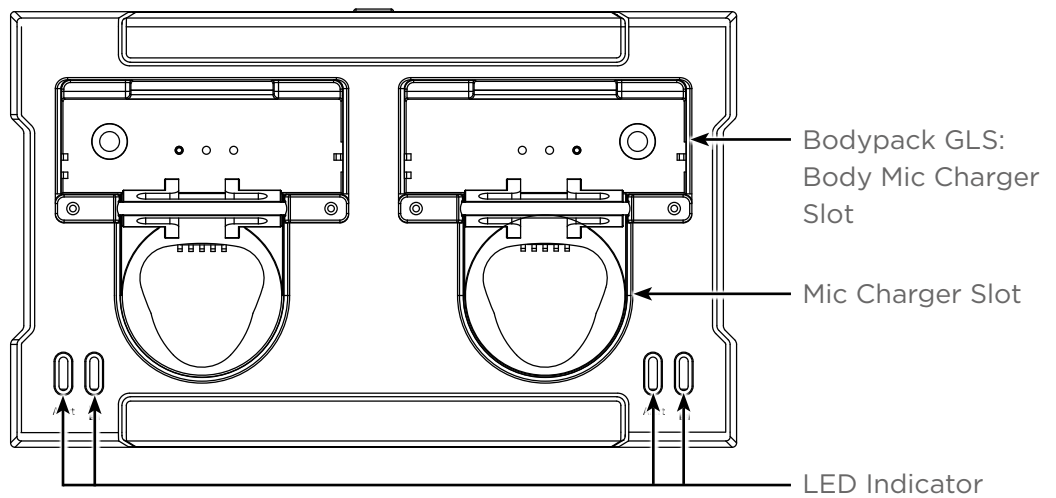

Overview

The SE-350-WT-CH 2-slot charger allows simultaneous charging of 2 Sense Microphones or bodypack lavalieres.

Contents

SE-350-WT-CH

Rechargeable Batteries
4 included

Power Adaptor
12 VDC @ 2.5A

Features

Charging the Batteries

Plug the Microphone or bodypack lavalier into the charger slot.

The charging indicator flashes green while charging, and change to solid green when fully charged.

Notes:

- The charging indicator illuminates once AC power is connected.
- Ensure the transmitters and charging points are in contact as shown in the figure.
- Each slot can only charge one item at a time.

Specifications

SE-350-WT-CH-2	
Input	AC 100 - 240V, 0.4A max
Output	DC 12V, 1A
Charging Time	5 hours (2000mAh NiMH rechargeable battery)
LED Indicator	
Fully Charged/Standby	Solid Green
Charging	Flashing Green
Fault	Red light flashes 1 time : Battery overheated
	Red light flashes 2 times : Battery voltage too high
	Red light flashes 4 times : Battery short circuit
	Red light flashes 8 times : Battery voltage too low