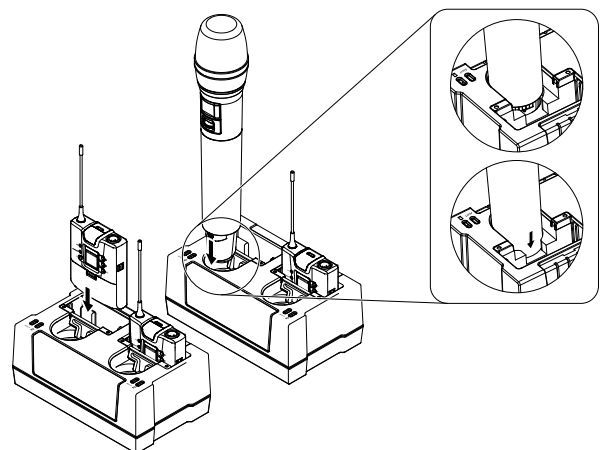

Overview

The SE-350-WT-CH 2-slot charger allows simultaneous charging of 2 Sense Microphones or bodypack lavalieres.

Contents

SE-350-WT-CH

Rechargeable Batteries
4 included

Power Adaptor
12 VDC @ 2.5A

Features

Charging the Batteries

Plug the Microphone or bodypack lavalier into the charger slot.

The charging indicator flashes green while charging, and change to solid green when fully charged.

Notes:

- The charging indicator illuminates once AC power is connected.
- Ensure the transmitters and charging points are in contact as shown in the figure.
- Each slot can only charge one item at a time.

Specifications

SE-350-WT-CH-2	
Input	AC 100 - 240V, 0.4A max
Output	DC 12V, 1A
Charging Time	5 hours (2000mAh NiMH rechargeable battery)
LED Indicator	
Fully Charged/Standby	Solid Green
Charging	Flashing Green
Fault	Red light flashes 1 time : Battery overheated
	Red light flashes 2 times : Battery voltage too high
	Red light flashes 4 times : Battery short circuit
	Red light flashes 8 times : Battery voltage too low