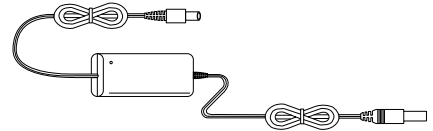

Overview

The SE-350-WT-CH 2-slot charger allows simultaneous charging of 2 Sense Microphones or bodypack lavalieres.

Contents

SE-350-WT-CH

Rechargeable Batteries
4 included

Power Adaptor
12 VDC @ 2.5A

Features

Charging the Batteries

Plug the Microphone or bodypack lavalier into the charger slot.

The charging indicator flashes green while charging, and change to solid green when fully charged.

Notes:

- The charging indicator illuminates once AC power is connected.
- Ensure the transmitters and charging points are in contact as shown in the figure.
- Each slot can only charge one item at a time.

Specifications

SE-350-WT-CH-2	
Input	AC 100 - 240V, 0.4A max
Output	DC 12V, 1A
Charging Time	5 hours (2000mAh NiMH rechargeable battery)
LED Indicator	
Fully Charged/Standby	Solid Green
Charging	Flashing Green
Fault	Red light flashes 1 time : Battery overheated
	Red light flashes 2 times : Battery voltage too high
	Red light flashes 4 times : Battery short circuit
	Red light flashes 8 times : Battery voltage too low