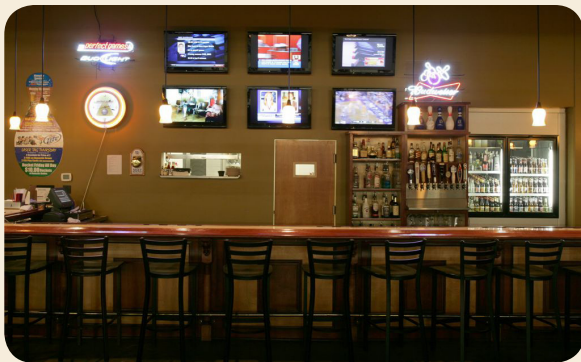

Perfect Games Bowling Alley

In years past, bowling alleys included hazy smoke, tacky décor, and bad food. Perfect Games in Ames, Iowa, wanted to create an entertainment experience that put other bowling alleys to shame. To perfect their entertainment options, the

owners of Perfect Games approached Digital Residence during construction. With 24 bowling lanes, a laser tag facility, arcade games, party rooms, and a combo restaurant/bar/pizza parlor, Perfect Games is the place to be.

Central Control

From anywhere in the 32,000 square foot facility, staff can manage the entire system with a Control4 SR250 remote. Using an HC-300 and two HC-200 controllers, Digital Residence set

up a system to support 13 cable boxes, seven LCD screens, and 12 projectors. Staff can also call out information via an integrated Shure 550L microphone.

Watching While You Play and Eat

Perfect Games 12 projectors and projection screens are set up evenly between the league lanes and family lanes. Staff can trigger streaming video to any or all of the screens to complement game play. When bowlers aren't filling up the lanes, they have the option of watching the six, Toshiba 37-inch LCDs over the bar. Known for its homemade, stone oven pizza and pasta, Kingpin Pizza, the Perfect Games' restaurant, also offers a 42-inch LCD and four JBL Pro Control 28T speakers. Using Control4, Digital Residence created the perfect AV setup for Perfect Games to manage its systems efficiently while keeping players happy.